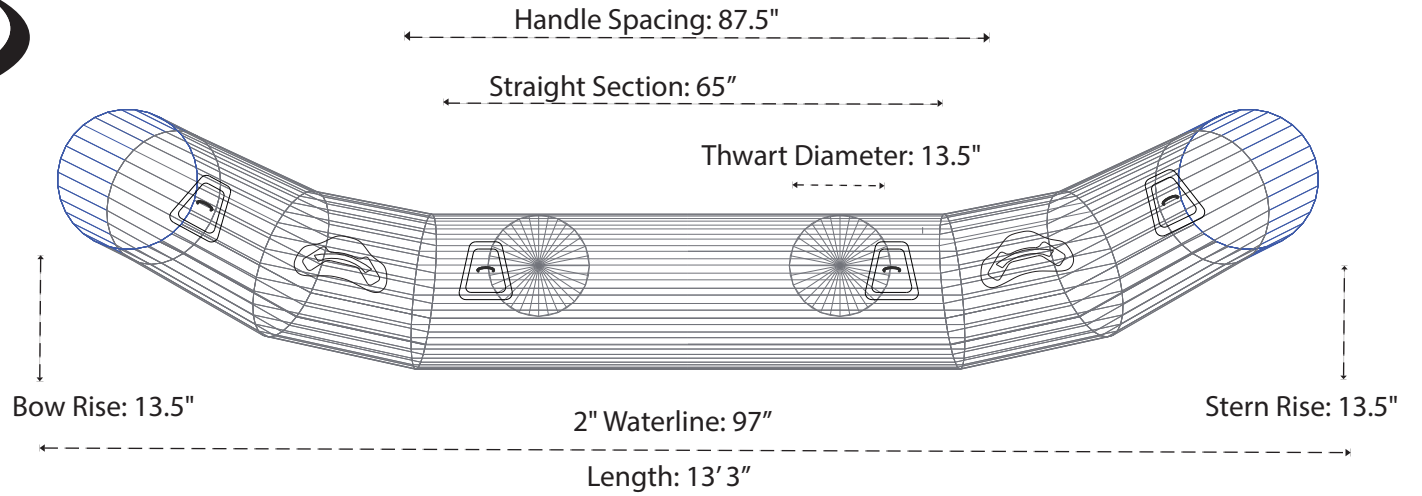

Please use the specifications as a guideline only.

800-247-3432 ~ info@aire.com
www.aire.com

AIRE & Tributary boats are handcrafted by skilled professionals. As with all handcrafted items, there may be some slight variations from boat to boat, all measurements are subject to 1" + or - variation.

*Measured with no thwarts installed