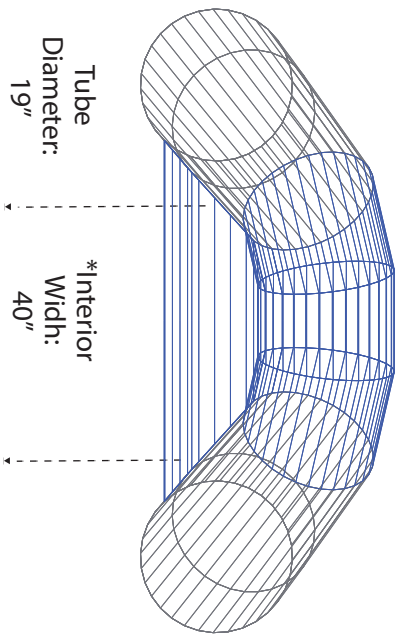

Please use the specifications as a guideline only.

800-247-3432 ~ info@aire.com
www.aire.com

AIRE & Tributary boats are handcrafted by skilled professionals. As with all handcrafted items, there may be some slight variations from boat to boat, all measurements are subject to 1" + or - variation.

*Measured with no thwarts installed