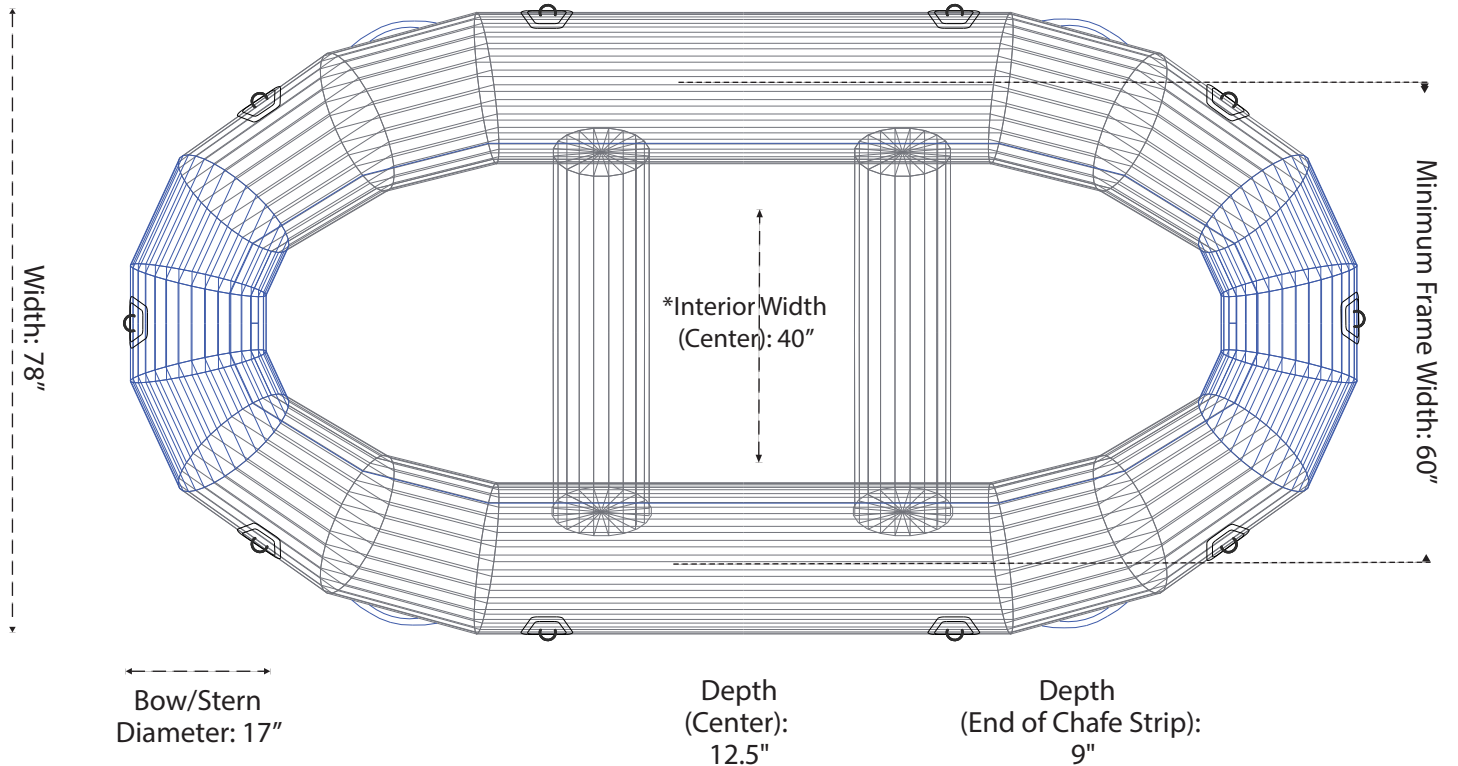

Please use the specifications as a guideline only.

800-247-3432 ~ info@aire.com
www.aire.com

AIRE & Tributary boats are handcrafted by skilled professionals. As with all handcrafted items, there may be some slight variations from boat to boat, all measurements are subject to 1" + or - variation.

*Measured with no thwarts installed