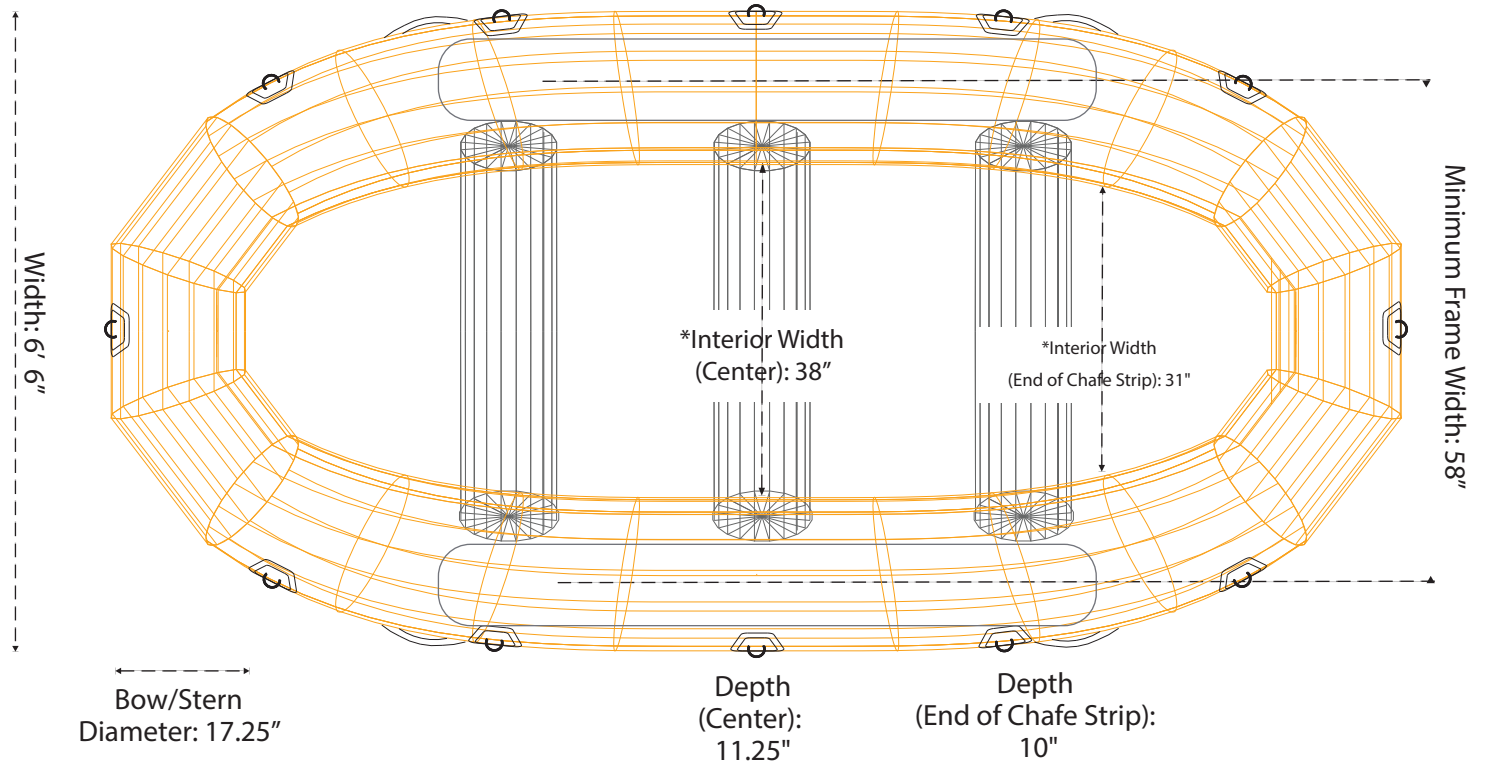

# 143D

Please use the specifications as a guideline only.

800-247-3432 ~ info@aire.com  
www.aire.com

AIRE & Tributary boats are handcrafted by skilled professionals. As with all handcrafted items, there may be some slight variations from boat to boat, all measurements are subject to 1" + or - variation.

\*Measured with no thwarts installed