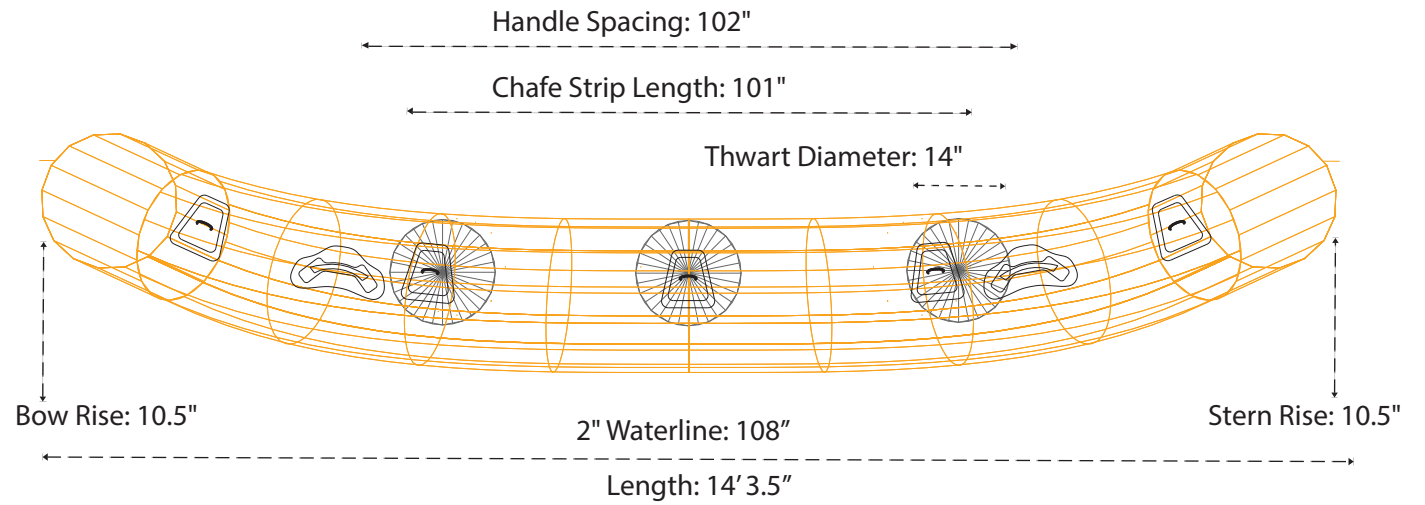

# 143D

Please use the specifications as a guideline only.

800-247-3432 ~ info@aire.com  
www.aire.com

AIRE & Tributary boats are handcrafted by skilled professionals. As with all handcrafted items, there may be some slight variations from boat to boat, all measurements are subject to 1" + or - variation.

\*Measured with no thwarts installed