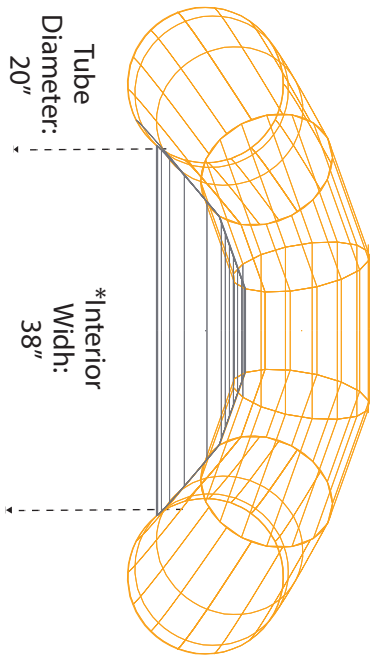

# 143D

Please use the specifications as a guideline only.

800-247-3432 ~ info@aire.com  
www.aire.com

AIRE & Tributary boats are handcrafted by skilled professionals. As with all handcrafted items, there may be some slight variations from boat to boat, all measurements are subject to 1" + or - variation.

\*Measured with no thwarts installed